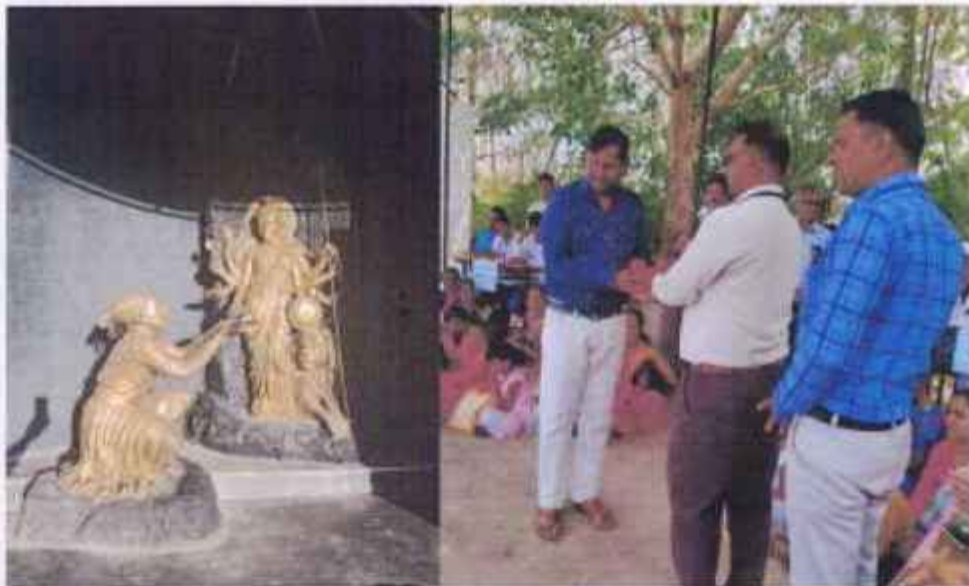

Report on:

Visit to Yatin Arts Sculpture studio (Museum),Otur :

VTWCOE arranged visit was organized to Art Museum on 10/11/2018. Visit was organized to develop Art Temperament among Student-teachers, to explore world of Art and to know more about our Art and culture of India.

Total Staff present: All Staff

Total student present: All Student

Visit to Yatin Arts Sculpture studio (Museum),