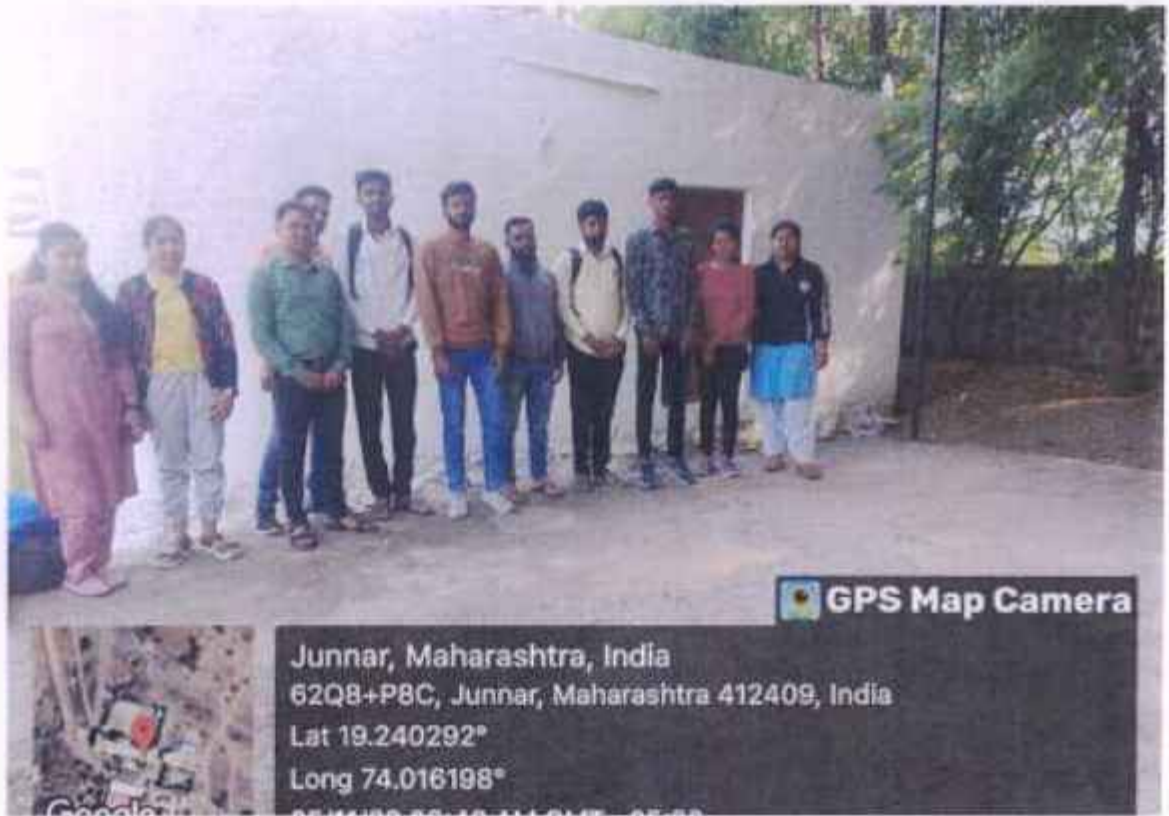

Shree Gajanan Maharaj Shikshan Prasarak Mandals VTWCOE celebrated this event by participating in the grand AIDS awareness Rally organized by the students of the college in this grand campaign started from VTWCOE ground On date-1/12/17 at 11am and assembled at Dumbarwadi to spread awareness of HIV and also take part in AIDS awareness Rally around the village. The main objective of AIDS awareness Rally is to achieve a distinctly hanging knowledge, attitudes and behavior as a prevention strategy of HIV/AIDS thus is a key thrust area of the National AIDS Control Program.

**Report on:**

**Visit to Yatin Arts Sculpture studio (Museum),Otur :**

VTWCOE arranged visit was organized to Art Museum on 18/06/2017. Visit was organized to develop Art Temperament among Student-teachers, to explore world of Art and to know more about our Art and culture of India.

Total Staff present:All Staff

Total student present: All Student

  
**Principal**  
**Principal**

Vilas Tambe Women's College of Education (B.Ed.)  
Dumbarwadi(Otur) Tal. Junnar, Dist. Pune.

**Visit to Yatin Arts Sculpture studio (Museum),**