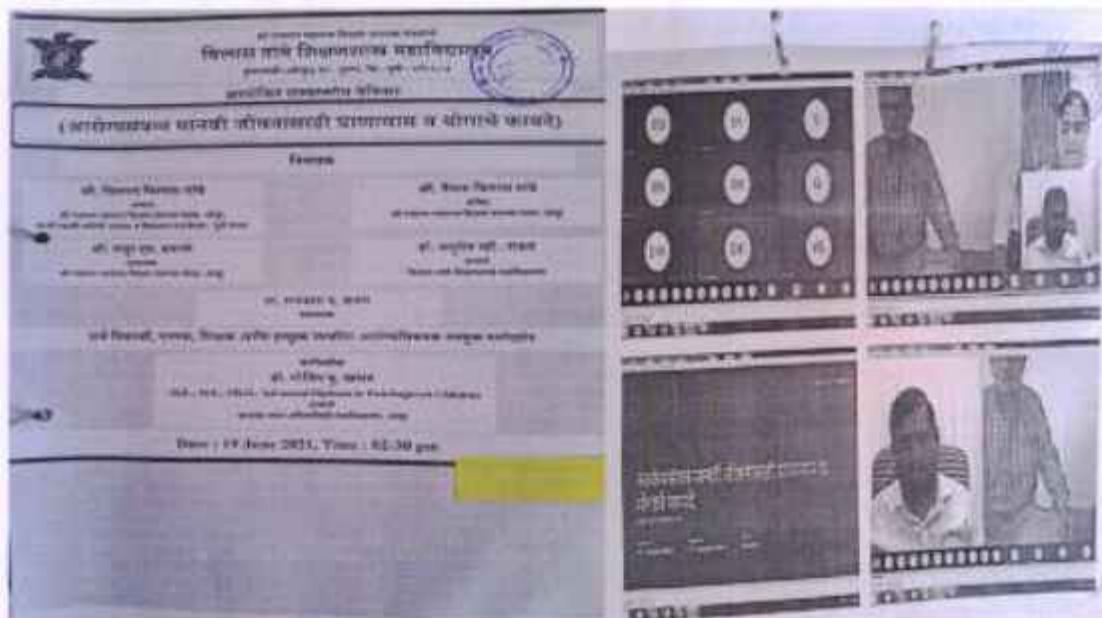

Report on:

Online Yoga Celebrations:

Shree Gajanan Maharaj Shikshan Prasarak Mandals VTWCOE organized a program to observe the Yoga Day Activity on 19/06/21. The event was held at Around college campus and was attended by faculty, and staff members studentsonline. The program started with Guidance by principal of the college, followed by a brief introduction About Yoga. The keynote speech and practical of yoga was delivered by Prof.Dr.kharat sir, who highlighted the significance of Yoga. **And tells** bring communities much close together to spend a day for health from busy schedule. To strengthen the global coordination among people through yoga. To make people aware of physical and mental diseases and its solutions through practicing yoga. Toreduces the rate of health challenging diseases all over the world.

Total Staff present:6

Total student present: 99

Principal
Vilas Tambe Womens College of Education (B.Ed.)
Dumbarwad(Otur) Tal. Junnar, Dist. Pune.